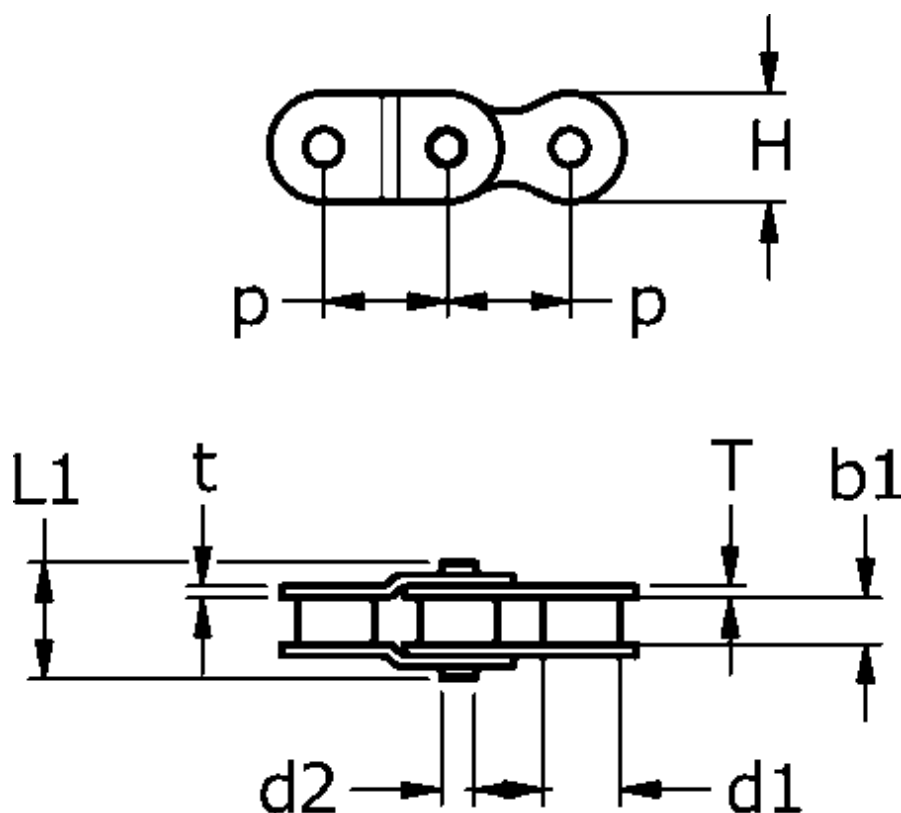

Article number: 61384100800008

Description: Tsubaki 08 B-1 Simplex double cranked link 2POL
Neptune. Lambda maintenance free

Note: 08 B-1

Measures

$b1 = 7.75$
 $d1 = 8.51$
 $d2 = 4.45$
 $H = 12.00$
 $L1 = 15.30$
 $P = 12.700$
 $T = 1.60$
 $t = 1.60$